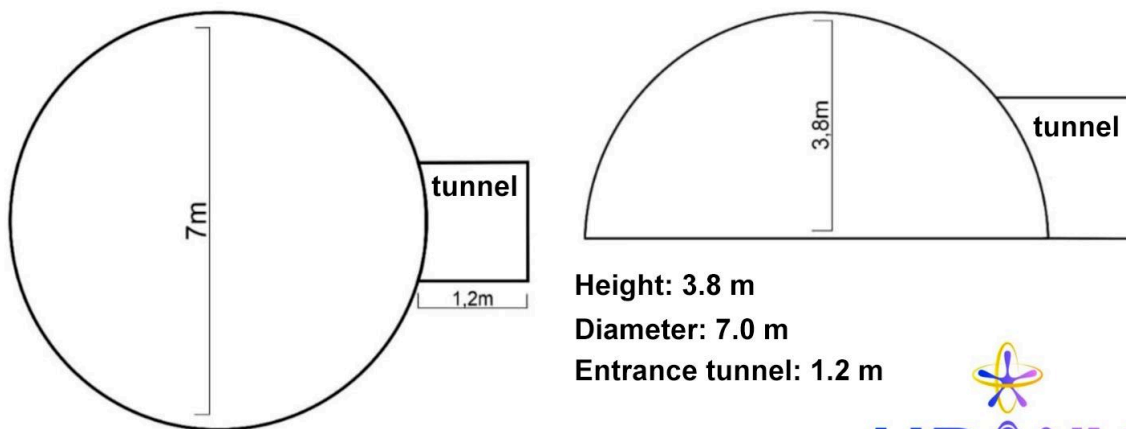

Information for the next announcement

The following planetarium will be used during the planetarium round: **Mobile Digital Planetariums**

Urânia

Urania Planetariums

Height: 3.8 m

Diameter: 7.0 m

Entrance tunnel: 1.2 m

- Three Mobile Digital Planetariums Urânia will be used (Complete planetarium with fulldome laser projection system, 7000 lumens, 4k resolution).
- Estimated time for each group to enter and exit the planetarium: 30 minutes.
- Total estimated time for the planetarium exam: 3 hours.